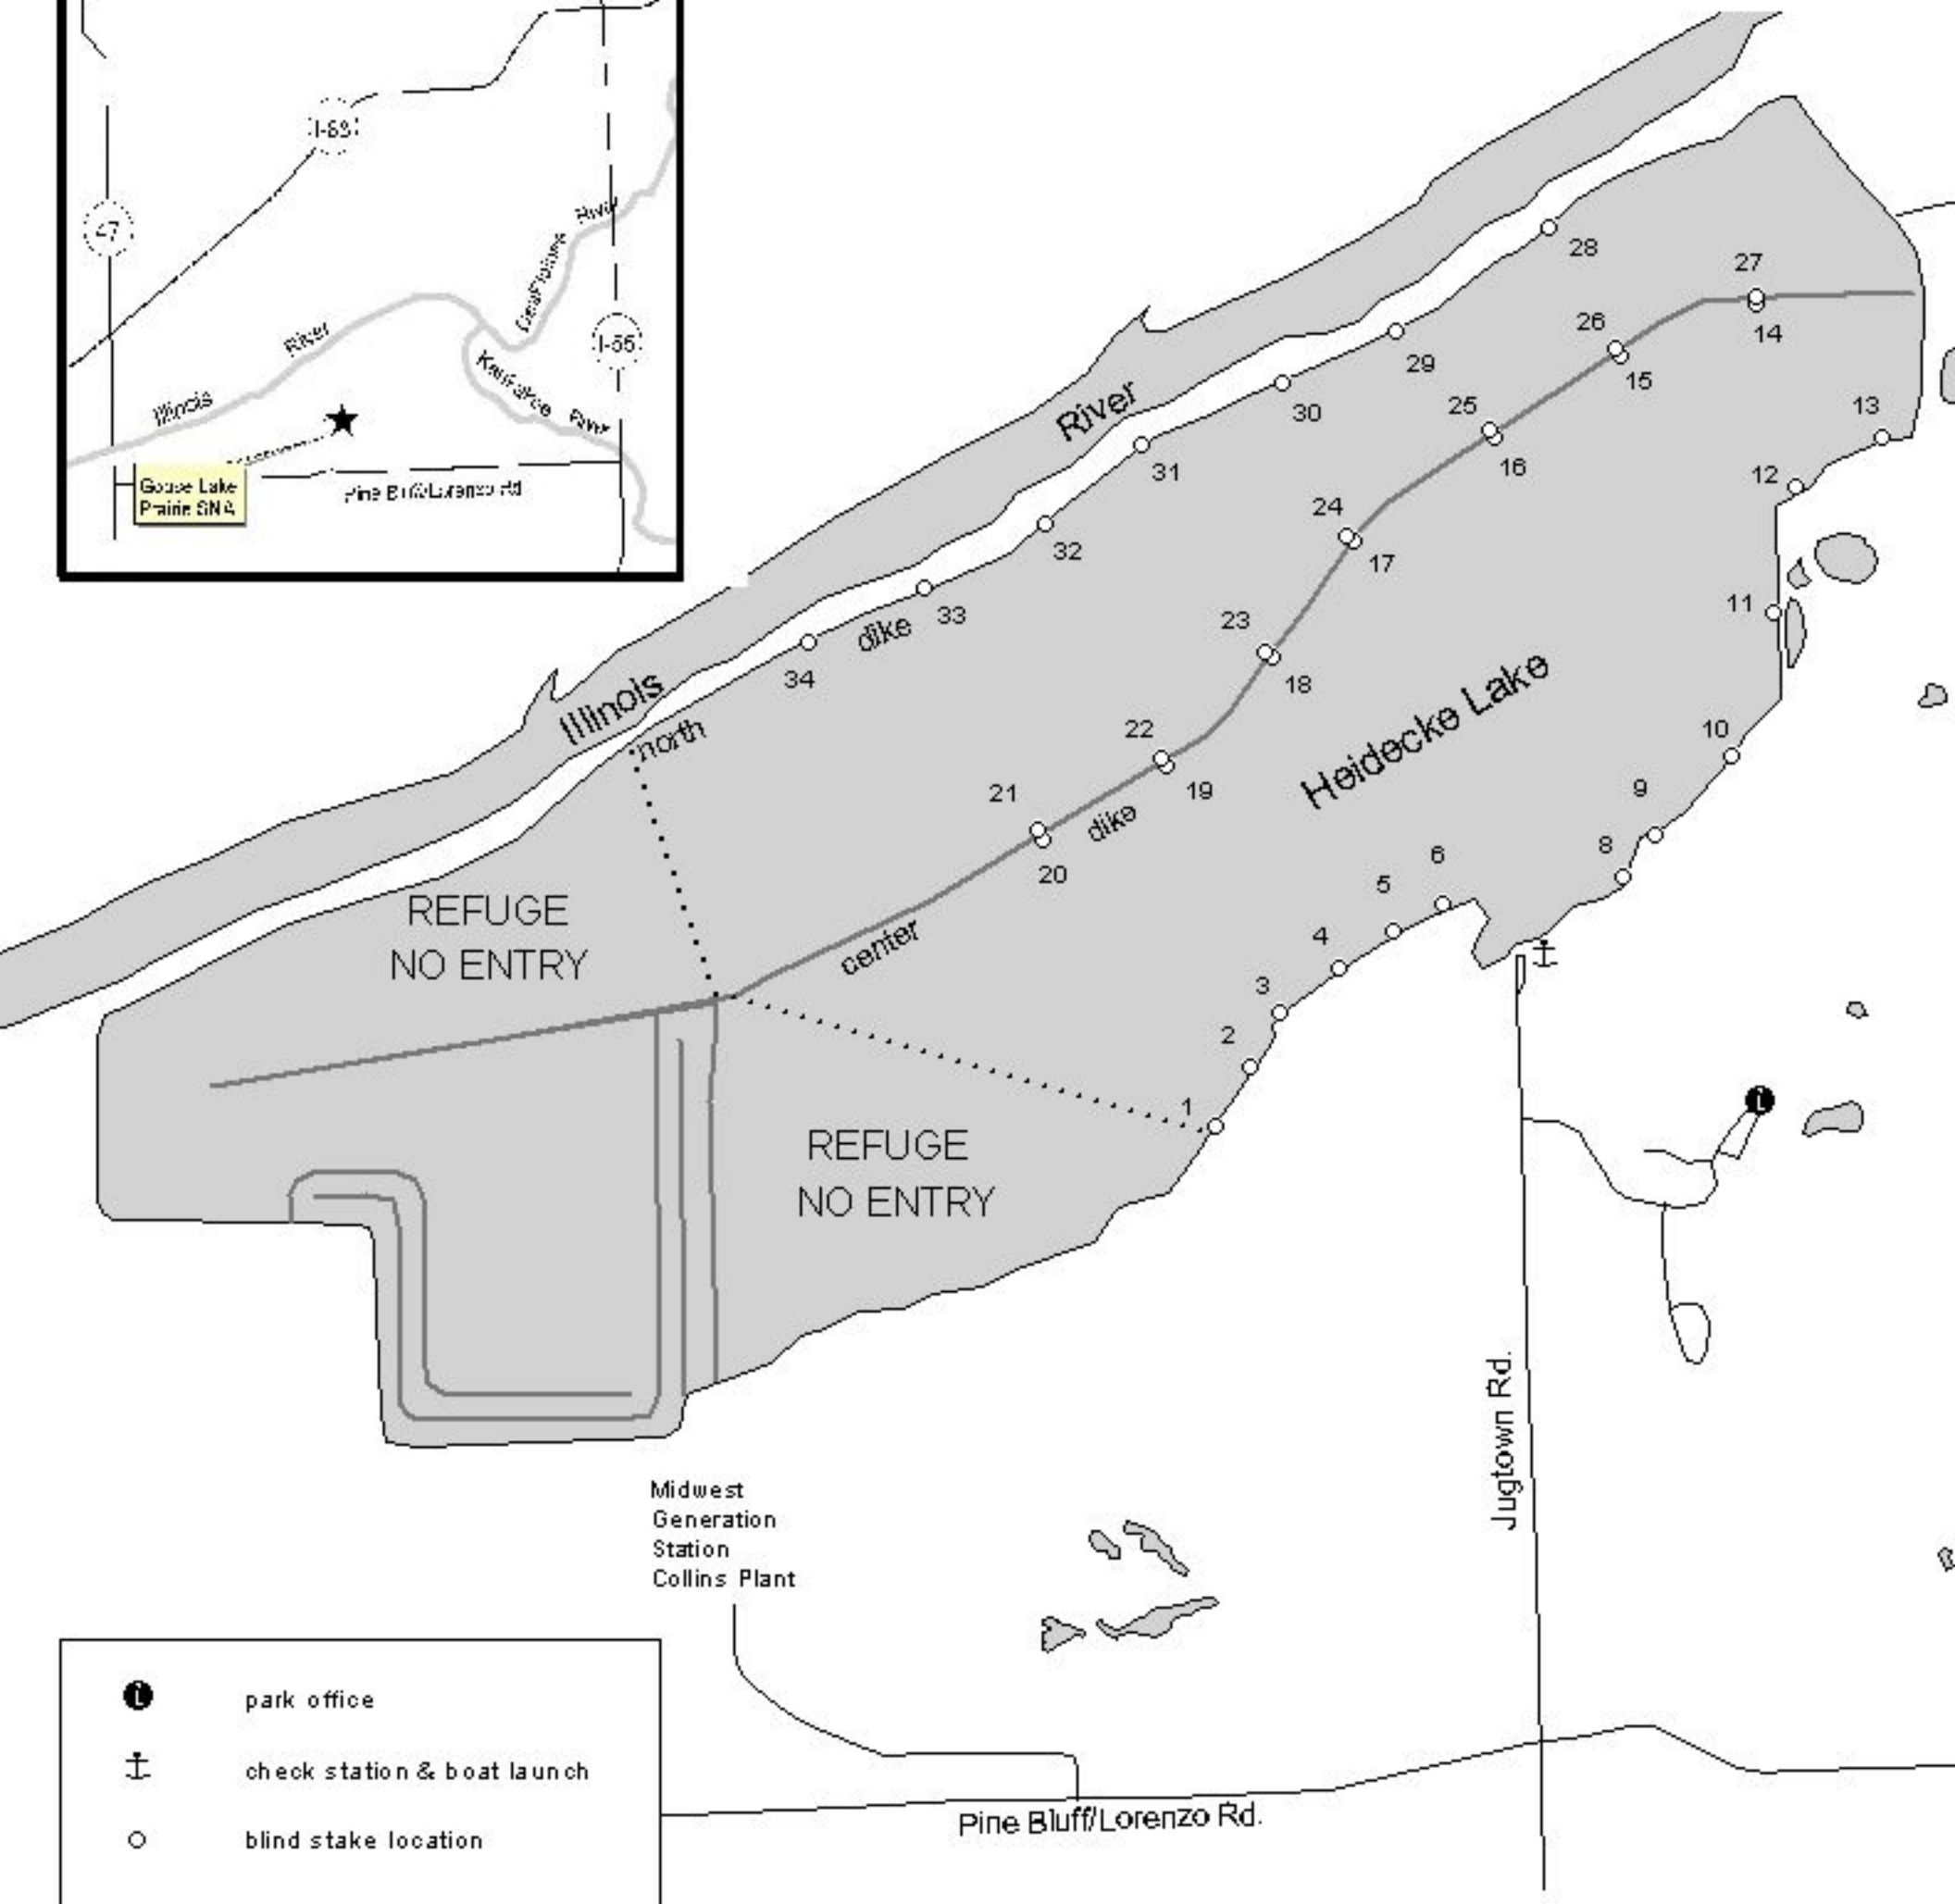

ILLINOIS

DEPARTMENT OF
NATURAL
RESOURCES

Goose Lake Prairie - Heidecke Lake

5010 N. Jugtown, Morris, IL 60450
815-942-2899

Waterfowl Hunting Map

	park office
	check station & boat launch
	blind stake location