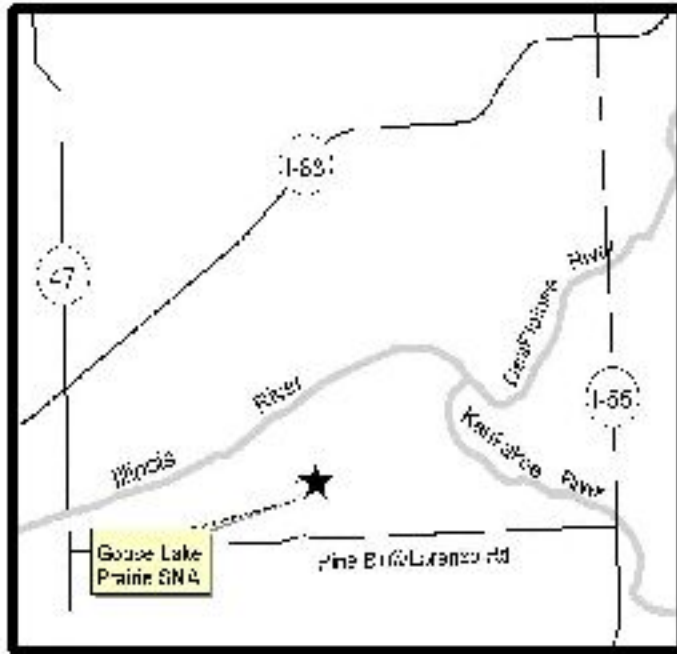

ILLINOIS

DEPARTMENT OF
NATURAL
RESOURCES

Goose Lake Prairie - Heidecke Lake

5010 N. Jugtown, Morris, IL 60450
815-942-2899

Waterfowl Hunting Map

	park office
	check station & boat launch
	blind stake location